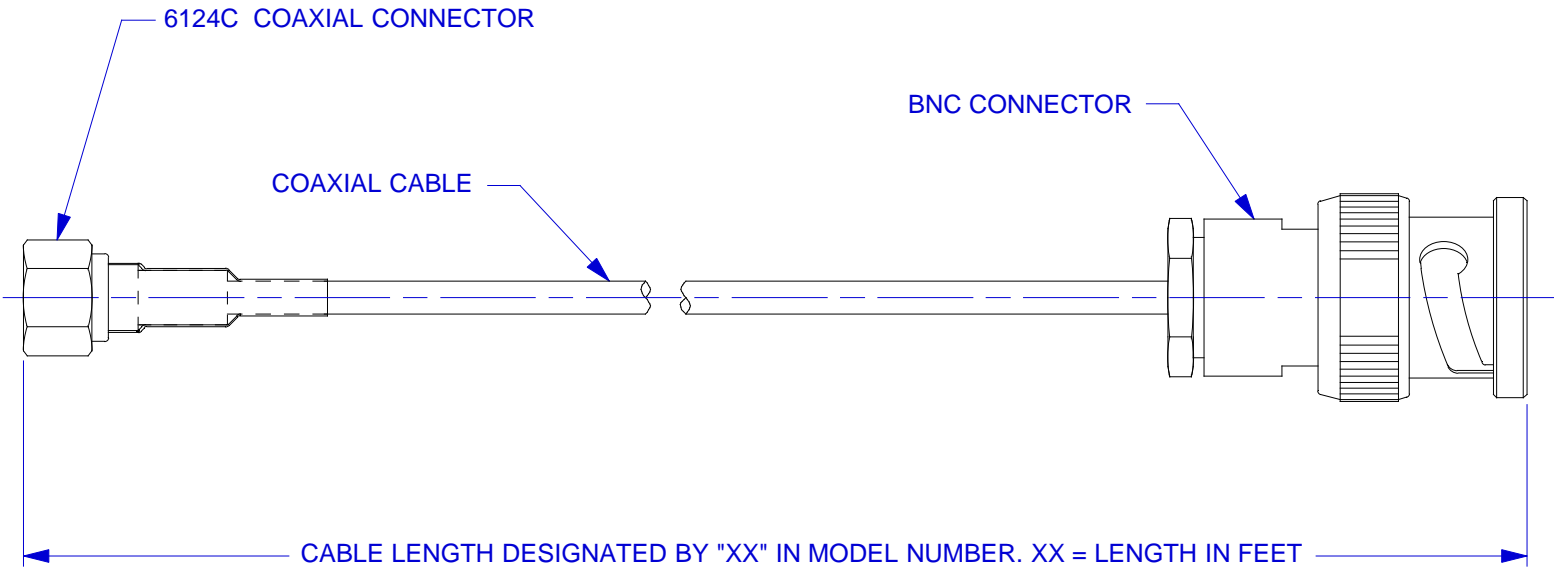

PART NO.	MODEL	CABLE LENGTH
128-6099A03	6099A03	3 FT
128-6099A05	6099A05	5 FT
128-6099A10	6099A10	10 FT
128-6099AXX	6099AXX	A/R

		CHATSWORTH, CA.	
SCALE	2X	REV	-
DATE	7/18/02	DATE	-
DRAWN	R.A.	CHECKED	N.C
APPROVED		NEXT ASSEMBLY	
TITLE		DWG NO.	
OUTLINE/INSTALLATION DRAWING, 6124C TO BNC PLUG, MODEL 6099A		127-6099A	
		SHEET 1 OF 1	